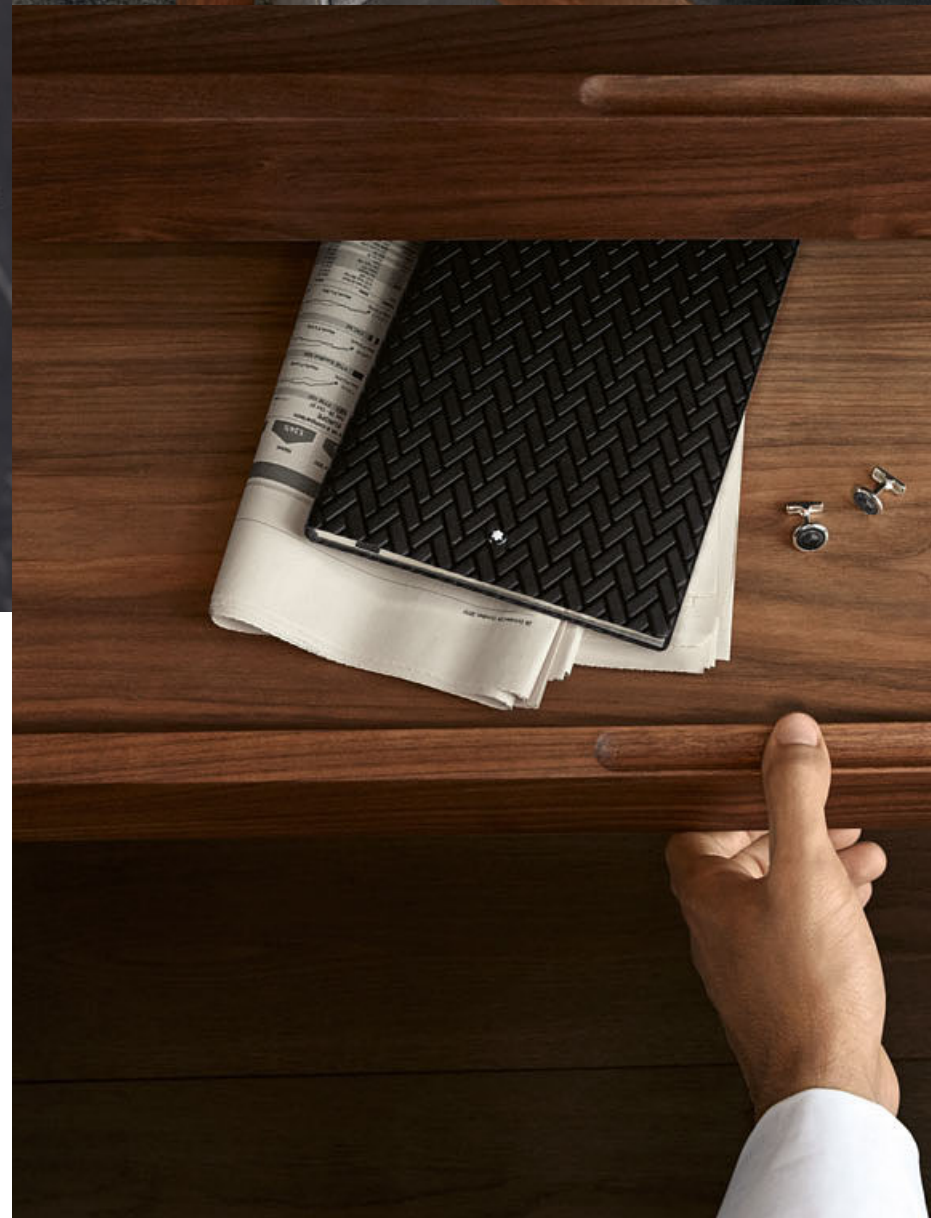

Montblanc for BMW Wallet

Made of soft leather. 8 credit card pockets, 3 note compartments, 1 zipped compartment and 2 additional compartments. Made in Italy.

Montblanc for BMW Document Bag

Made of fine Italian leather with partial pattern imprint and Montblanc for BMW branding. Made in Italy.

Montblanc for BMW Notebook

Cover made of leather with unique Montblanc for BMW pattern imprint. Silver edging and bookmark. Made in Italy.

BMW Iconic Cufflinks

With black onyx insert and T-bar locking mechanism for easy insertion into the cuff. Made in Germany.

Montblanc for BMW Ink Bottle

Ink with a unique, individualised Montblanc for BMW colour.

Montblanc for BMW Fountain Pen

Exclusive StarWalker fountain pen with hand-made, rhodium-coated 585/14-carat gold nib and platinum-coated fittings. Made in Germany.