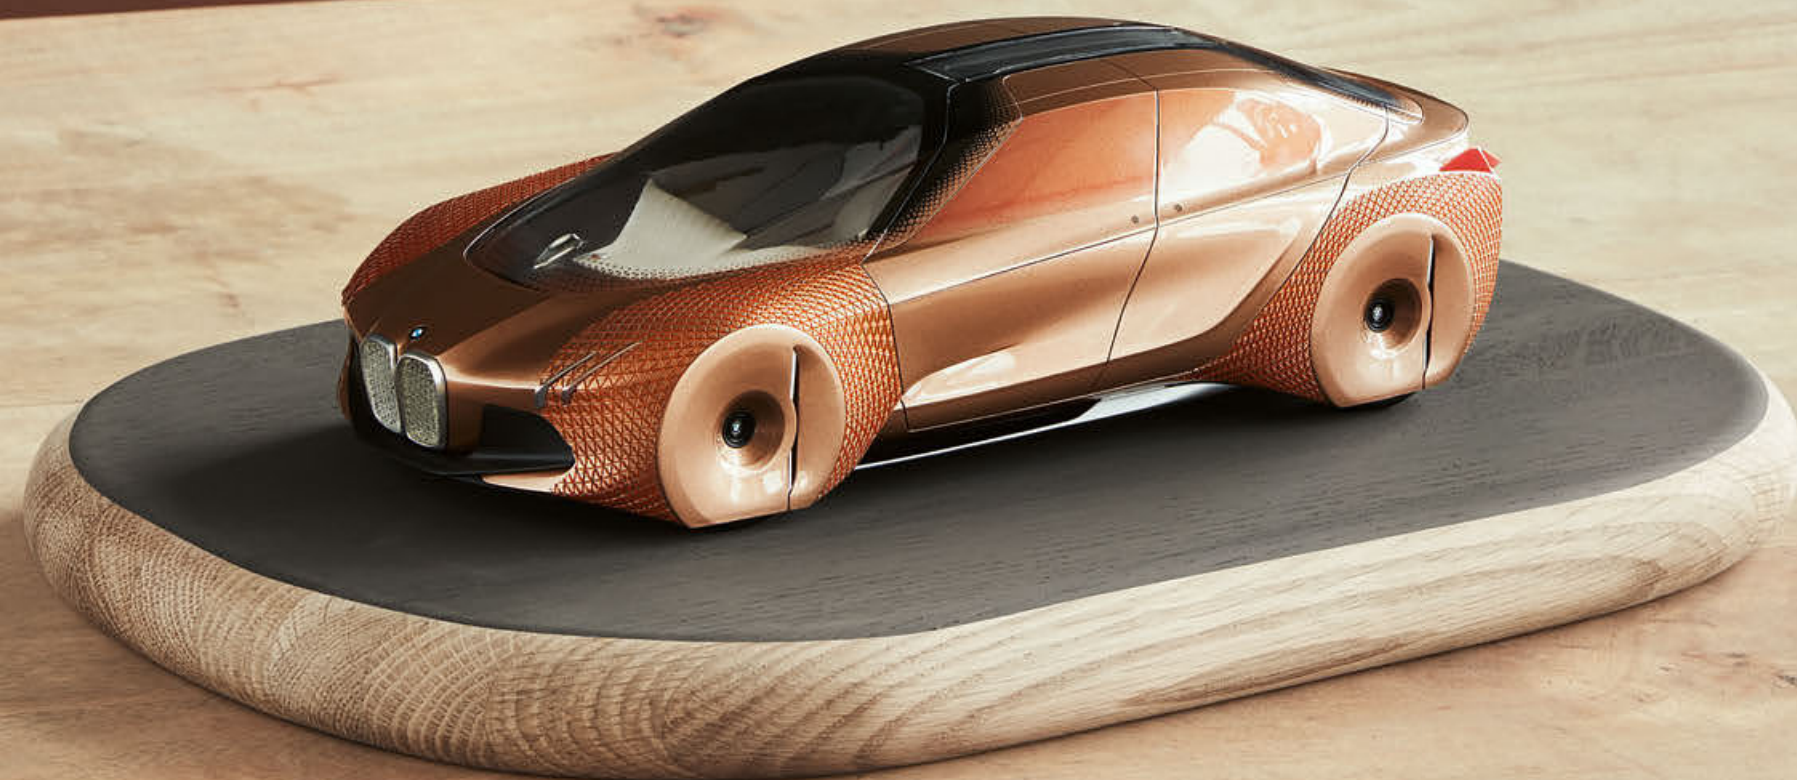

**BMW Dominoes**

Classic game with depictions of unique BMW vehicles. 28 tiles. For kids from 3 years.

**BMW Baby Racer III Motorsport**  
With sporty BMW M stripes, front and rear lights and ergonomic steering. Suitable for children aged 1 to 3 years.

**BMW Kids Scooter**  
Weight-shift steering promotes motor activity and balance. The Kids Scooter can be converted into a conventional scooter. Available in Black and Orange.

## BMW MINIATURES.

**Miniature BMW Vision**

True replica of the Vision Design for the 100th anniversary of the BMW Group. Fully sealed. 1:18 scale.

**Miniature BMW 5 Series**

Rotating steering wheel and detailed, flocked interior. Doors, bonnet and boot can be opened. 1:18 scale.